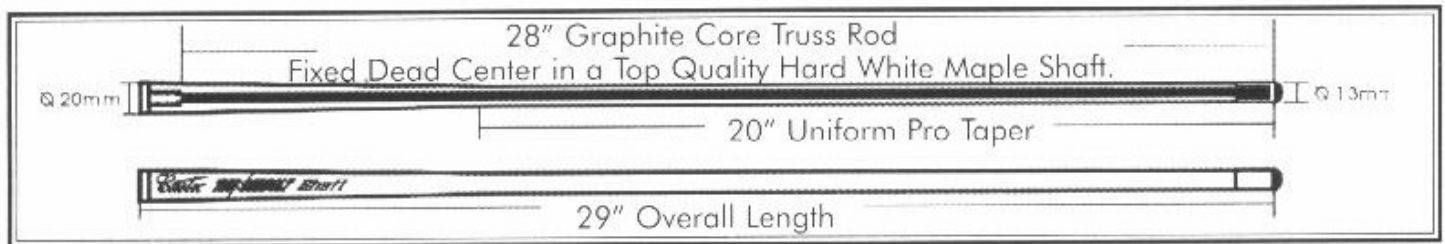

Cuetec
THE NEXT DIMENSION IN CUES

Introduces...

*THUNDERBOLT*TM

You might have thought it was impossible but Cuetec does it AGAIN! First came the 15 1/2 " taper S.S.T.. Now a shaft that will **STUN THE INDUSTRY!** And the most amazing thing is that its all on the inside.

THUNDERBOLT

The Highest Quality Hard Rock White Maple is assembled AROUND a Graphite CORE that: prevents warping, increases power, helps controls deflection/squirt/distortion, drives harder & sharper for better draws & spin. Thunderbolt gives you all the benefits of a Fiberglass/Graphite clad wood core shaft **WITHOUT** the cladding.